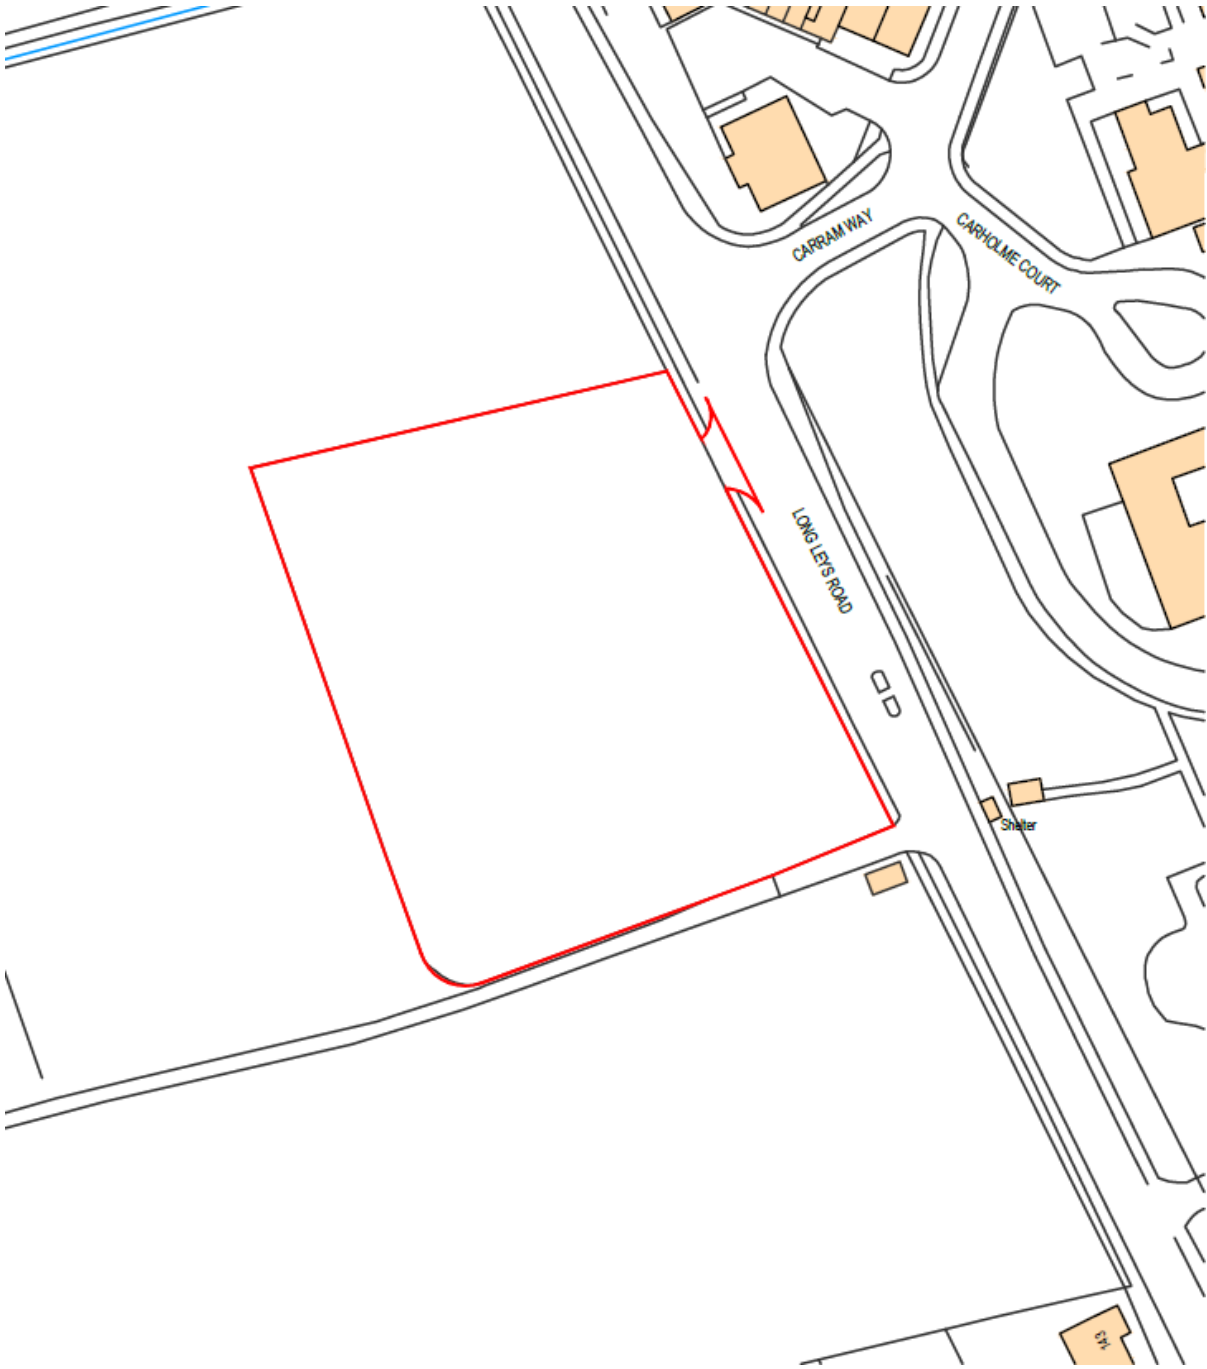

Site Photographs

View Across The Common
(site to left of image obscured by trees)

View West Towards the Site Across Long Leys Road
(Access to Allotments Visible)

View North West Along Site Frontage (left of picture) with Long Leys Road

View South East Along Site Frontage (right of picture) with Long Leys Road
(existing access to site visible)

View South West Towards the Site Across Long Leys Road
(Access to Site Visible)

Application Plans

Site Location Plan

Proposed Floor Plans and Elevations

North West Elevation (Facing Access and Parking Within Site)

South East Elevation (Facing Allotments Alongside the Site)

North East Elevation (Facing Long Leys Road)

South West Elevation (Facing into Site)

GROUND FLOOR

14284

32166

ROOF