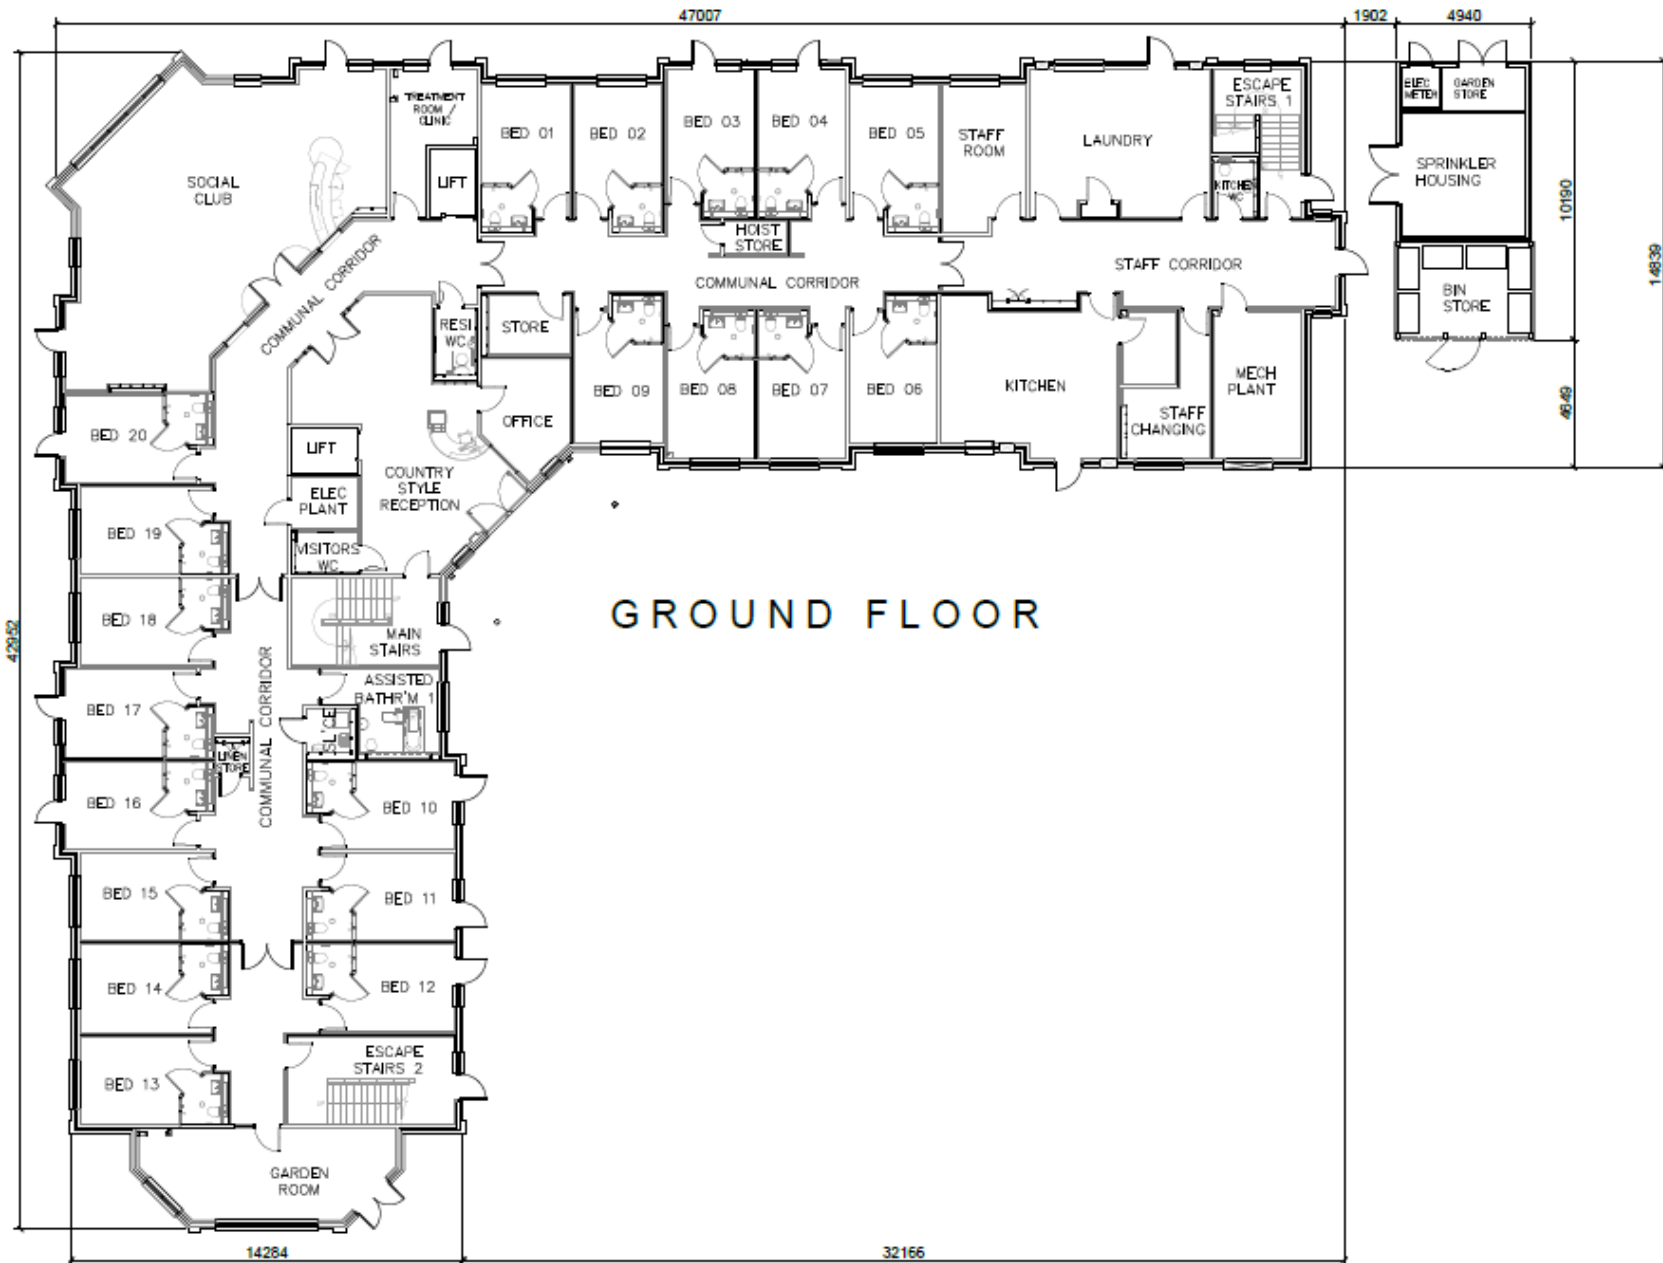

Site Location Plan

Proposed Floor Plans and Elevations

North West Elevation (Facing Access and Parking Within Site)

South East Elevation (Facing Allotments Alongside the Site)

North East Elevation (Facing Long Leys Road)

South West Elevation (Facing into Site)

GROUND FLOOR

14284

32166

ROOF