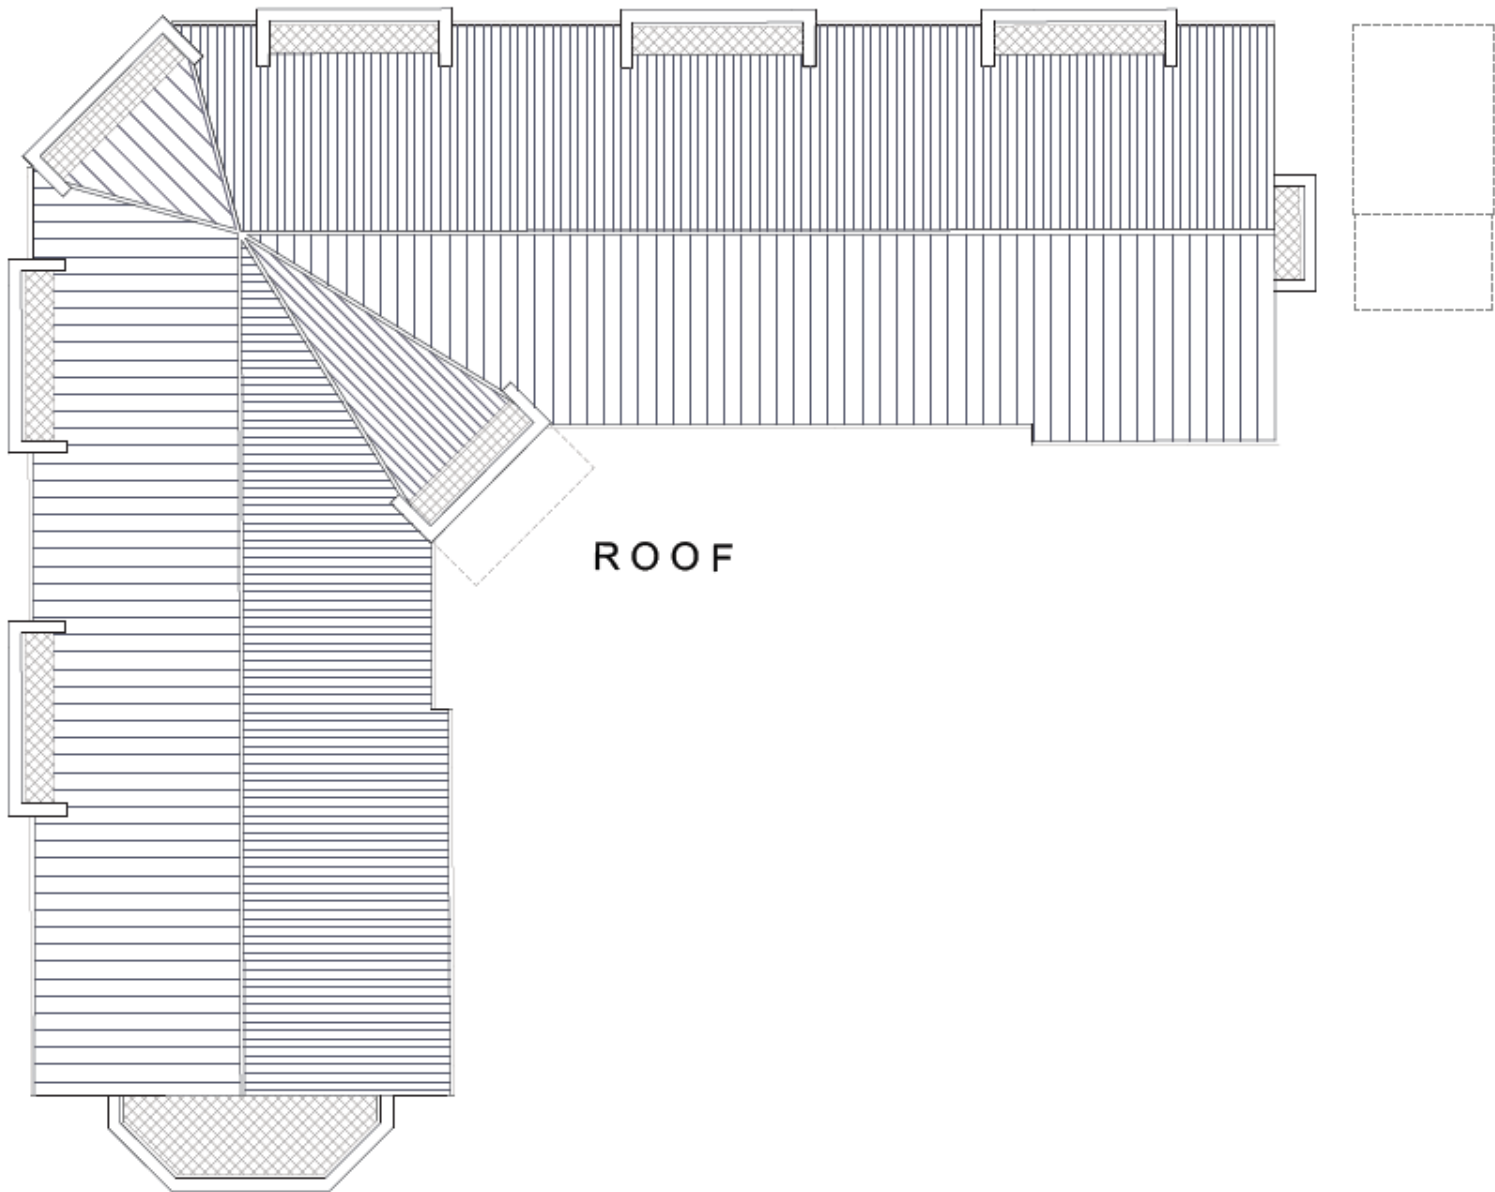

Site Location Plan

Proposed Floor Plans and Elevations

North West Elevation (Facing Access and Parking Within Site)

South East Elevation (Facing Allotments Alongside the Site)

North East Elevation (Facing Long Leys Road)

South West Elevation (Facing into Site)

GROUND FLOOR

14284

32166

ROOF