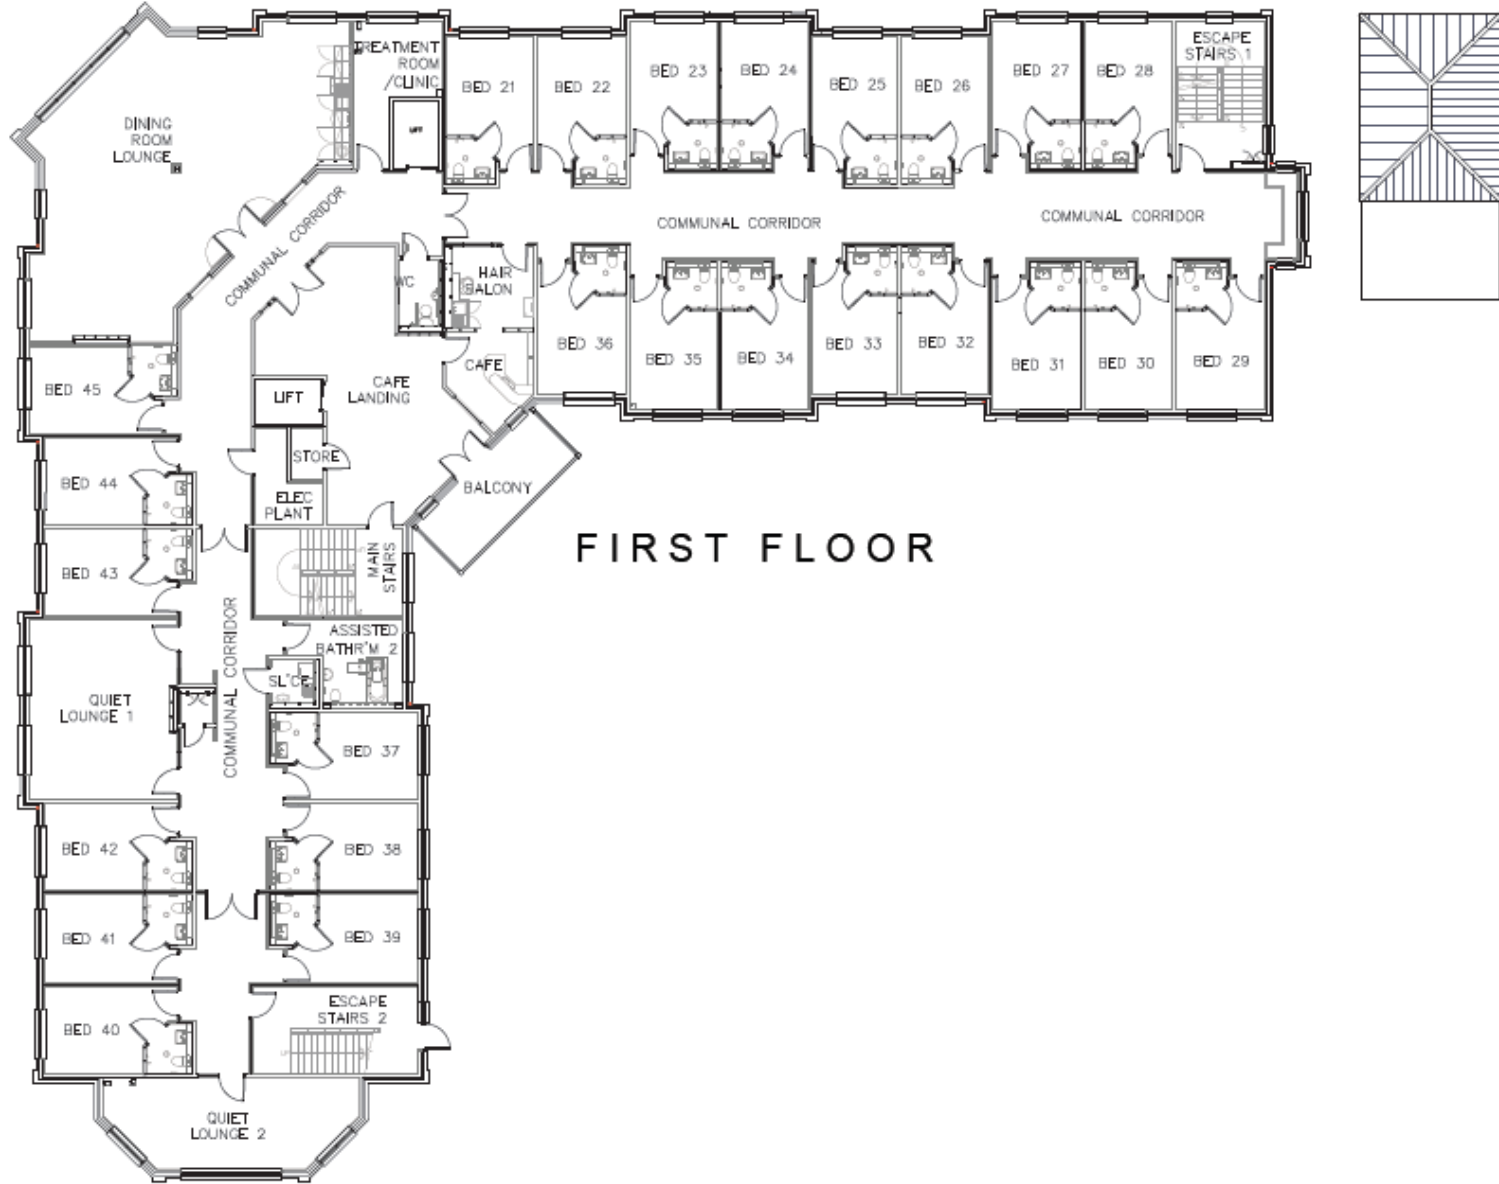

Site Location Plan

Proposed Floor Plans and Elevations

North West Elevation (Facing Access and Parking Within Site)

South East Elevation (Facing Allotments Alongside the Site)

North East Elevation (Facing Long Leys Road)

South West Elevation (Facing into Site)

GROUND FLOOR

14284

32166

ROOF